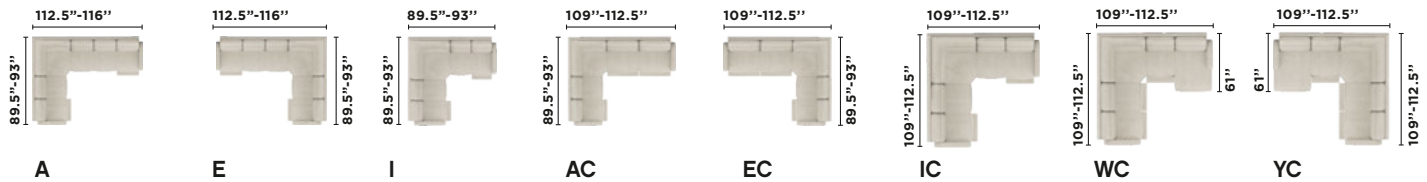

The art of options by **elran**

6000 series

Pick an arm

Pick a seat

Pick a back

Configuration

Create your model

Proudly made in North America

The Art of Options - 6000 series

Power recliners with power reclining headrests. Manual option available.

Model 6000		+	+	+	=	
Options	Configuration #	Arm #	Seat #	Back #	Model #	Mechanism

Sample configurations

*Optional round or square corner available

LHF	Loveseat 1 recliner 23" seat width	Sofa 1 recliner 23" seat width	Loveseat 1 recliner 23" seat width	Loveseat 1 recliner 23" seat width	Wide sofa 2 recliners 32.5" seat width	Wide sofa 1 recliner 32.5" seat width	Wide sofa 2 recliners 32.5" seat width	Wide reclining chaise 1 recliner 32.5" seat width
CENTER	Round or square corner wedge	Round or square corner wedge	Round or square corner wedge	Round or square corner wedge	Round or square corner wedge	Round or square corner wedge	Round or square corner wedge	Round or square corner wedge
RHF	Sofa 1 recliner 23" seat width	Loveseat 1 recliner 23" seat width	Loveseat 1 recliner 23" seat width	Wide sofa 2 recliners 32.5" seat width	Loveseat 1 recliner 23" seat width	Wide sofa 1 recliner 32.5" seat width	Wide reclining chaise 1 recliner 32.5" seat width	Wide sofa 2 recliners 32.5" seat width

Wide cleopatra sofa (W6C - RHF or Y6C - LHF)
H 42"
D 37" or 38"
W 107.5", 110.5", 113" or 114.5"

LHF = Left Hand Facing
RHF = Right Hand Facing
H = Height
D = Depth
W = Width

*Measurements are in inches and may vary slightly. Options subject to change without notice.