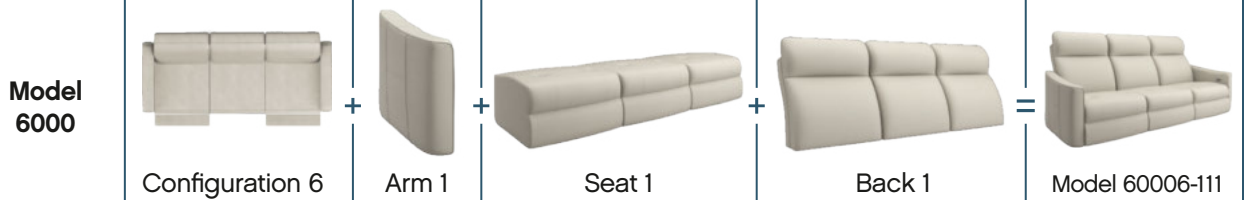

The art of options by **elran**

6000 series

Pick an arm

Pick a seat

Pick a back

Configuration

Create your model

Proudly made in North America

The Art of Options - 6000 series

Power recliners with power reclining headrests. Manual option available.

Model 6000		+	+	+	=	
Options	Configuration #	Arm #	Seat #	Back #	Model #	Mechanism

Sample configurations

*Optional round or square corner available

LHF	Loveseat 1 recliner 23" seat width	Sofa 1 recliner 23" seat width	Loveseat 1 recliner 23" seat width	Loveseat 1 recliner 23" seat width	Wide sofa 2 recliners 32.5" seat width	Wide sofa 1 recliner 32.5" seat width	Wide sofa 2 recliners 32.5" seat width	Wide reclining chaise 1 recliner 32.5" seat width
CENTER	Round or square corner wedge	Round or square corner wedge	Round or square corner wedge	Round or square corner wedge	Round or square corner wedge	Round or square corner wedge	Round or square corner wedge	Round or square corner wedge
RHF	Sofa 1 recliner 23" seat width	Loveseat 1 recliner 23" seat width	Loveseat 1 recliner 23" seat width	Wide sofa 2 recliners 32.5" seat width	Loveseat 1 recliner 23" seat width	Wide sofa 1 recliner 32.5" seat width	Wide reclining chaise 1 recliner 32.5" seat width	Wide sofa 2 recliners 32.5" seat width

Wide cleopatra sofa (W6C - RHF or Y6C - LHF)
H 42"
D 37" or 38"
W 107.5", 110.5", 113" or 114.5"

LHF = Left Hand Facing
RHF = Right Hand Facing
H = Height
D = Depth
W = Width

*Measurements are in inches and may vary slightly. Options subject to change without notice.