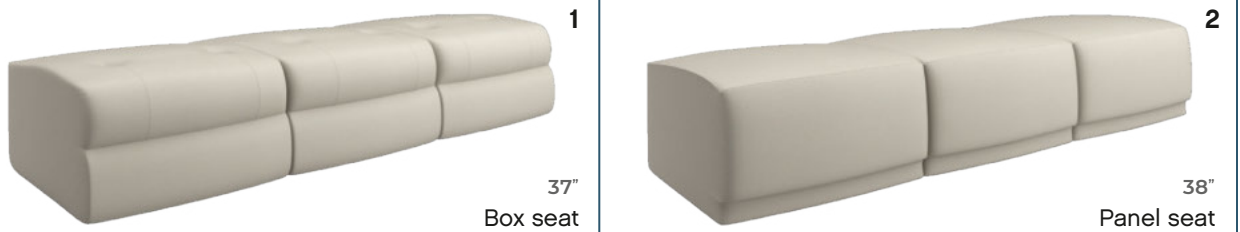

The art of options by **elran**

6000 series

Pick an arm

Pick a seat

Pick a back

Configuration

Create your model

Proudly made in North America

The Art of Options - 6000 series

Power recliners with power reclining headrests. Manual option available.

Model 6000		+	+	+	=	
Options	Configuration #	Arm #	Seat #	Back #	Model #	Mechanism

Sample configurations

*Optional round or square corner available

LHF	Loveseat 1 recliner 23" seat width	Sofa 1 recliner 23" seat width	Loveseat 1 recliner 23" seat width	Loveseat 1 recliner 23" seat width	Wide sofa 2 recliners 32.5" seat width	Wide sofa 1 recliner 32.5" seat width	Wide sofa 2 recliners 32.5" seat width	Wide reclining chaise 1 recliner 32.5" seat width
CENTER	Round or square corner wedge	Round or square corner wedge	Round or square corner wedge	Round or square corner wedge	Round or square corner wedge	Round or square corner wedge	Round or square corner wedge	Round or square corner wedge
RHF	Sofa 1 recliner 23" seat width	Loveseat 1 recliner 23" seat width	Loveseat 1 recliner 23" seat width	Wide sofa 2 recliners 32.5" seat width	Loveseat 1 recliner 23" seat width	Wide sofa 1 recliner 32.5" seat width	Wide reclining chaise 1 recliner 32.5" seat width	Wide sofa 2 recliners 32.5" seat width

Wide cleopatra sofa (W6C - RHF or Y6C - LHF)
H 42"
D 37" or 38"
W 107.5", 110.5", 113" or 114.5"

LHF = Left Hand Facing
RHF = Right Hand Facing
H = Height
D = Depth
W = Width

*Measurements are in inches and may vary slightly. Options subject to change without notice.